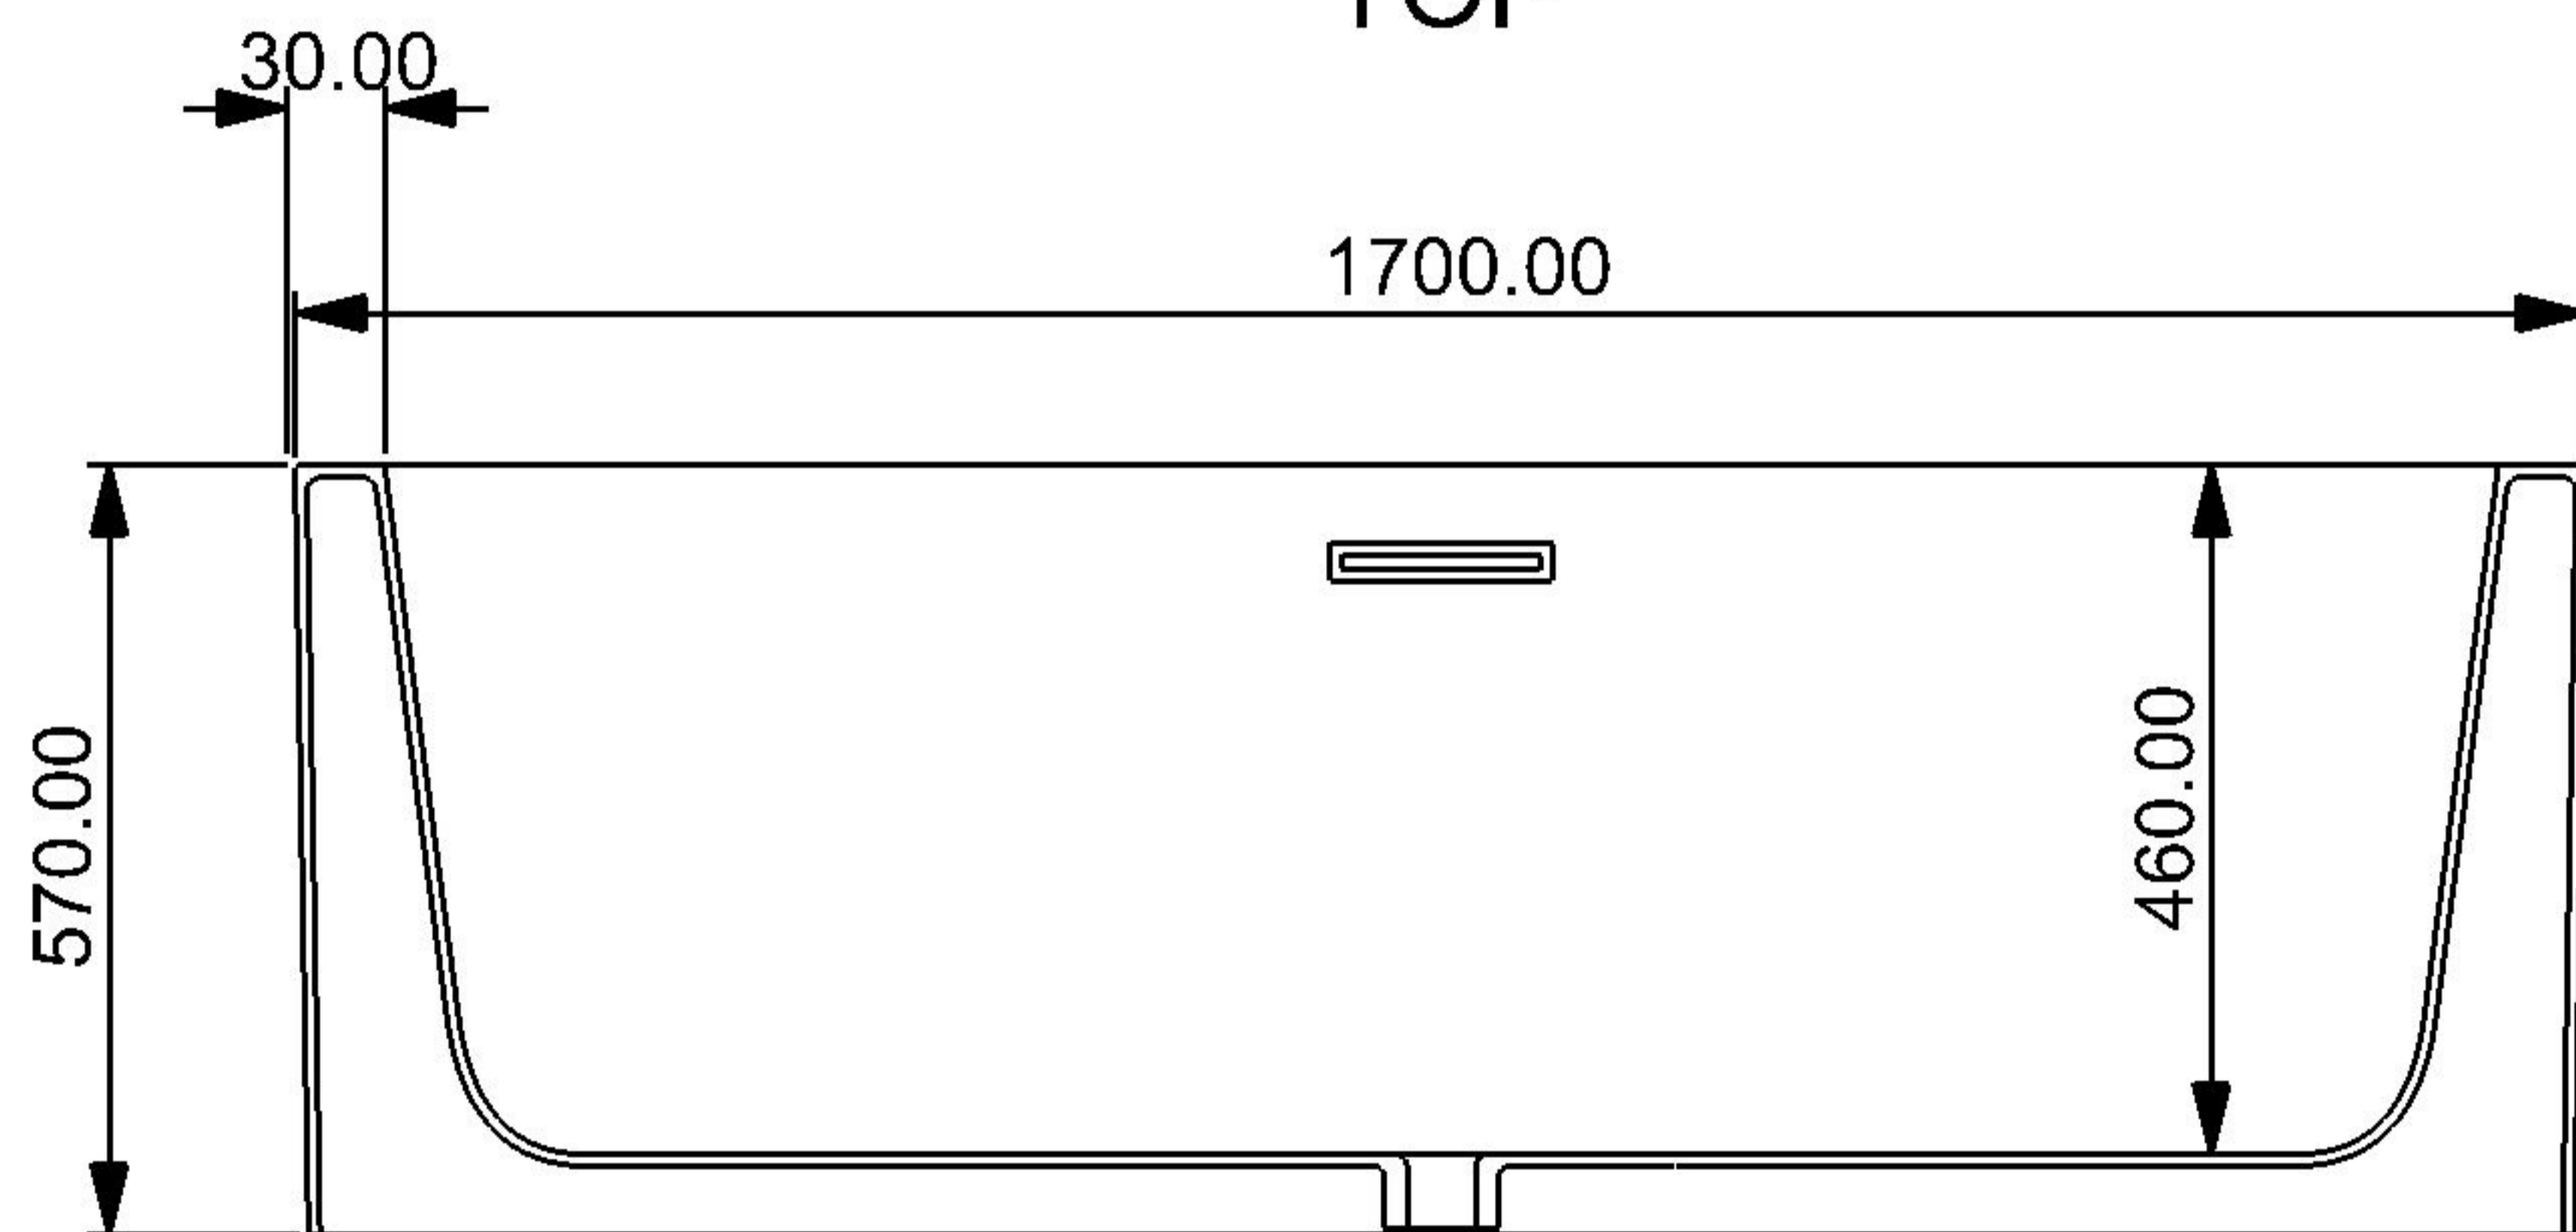

TOP

LEFT - SECTION

FRONT

GSG
CERAMIC DESIGN

Vasca a parete o centro stanza
in acrilico con troppopieno
Buthtub free standing or back to wall
in acrylic with overflow

Designation
Vasca a parete o centro stanza
in acrilico con troppopieno
Buthtub free standing or back to wall
in acrylic with overflow

Scale
1:10

cod. VATI

GSG
CERAMIC DESIGN

This drawing including the respective data may neither be duplicated nor modified nor altered without the consent of GSG Ceramic Design. The use of the data/technical drawings take place at users own risk and under exclusion of any liability of GSG Ceramic Design. The dimensions are not binding; products are subject to changes. Measurement shown may be subjected to small variations or are indicative.