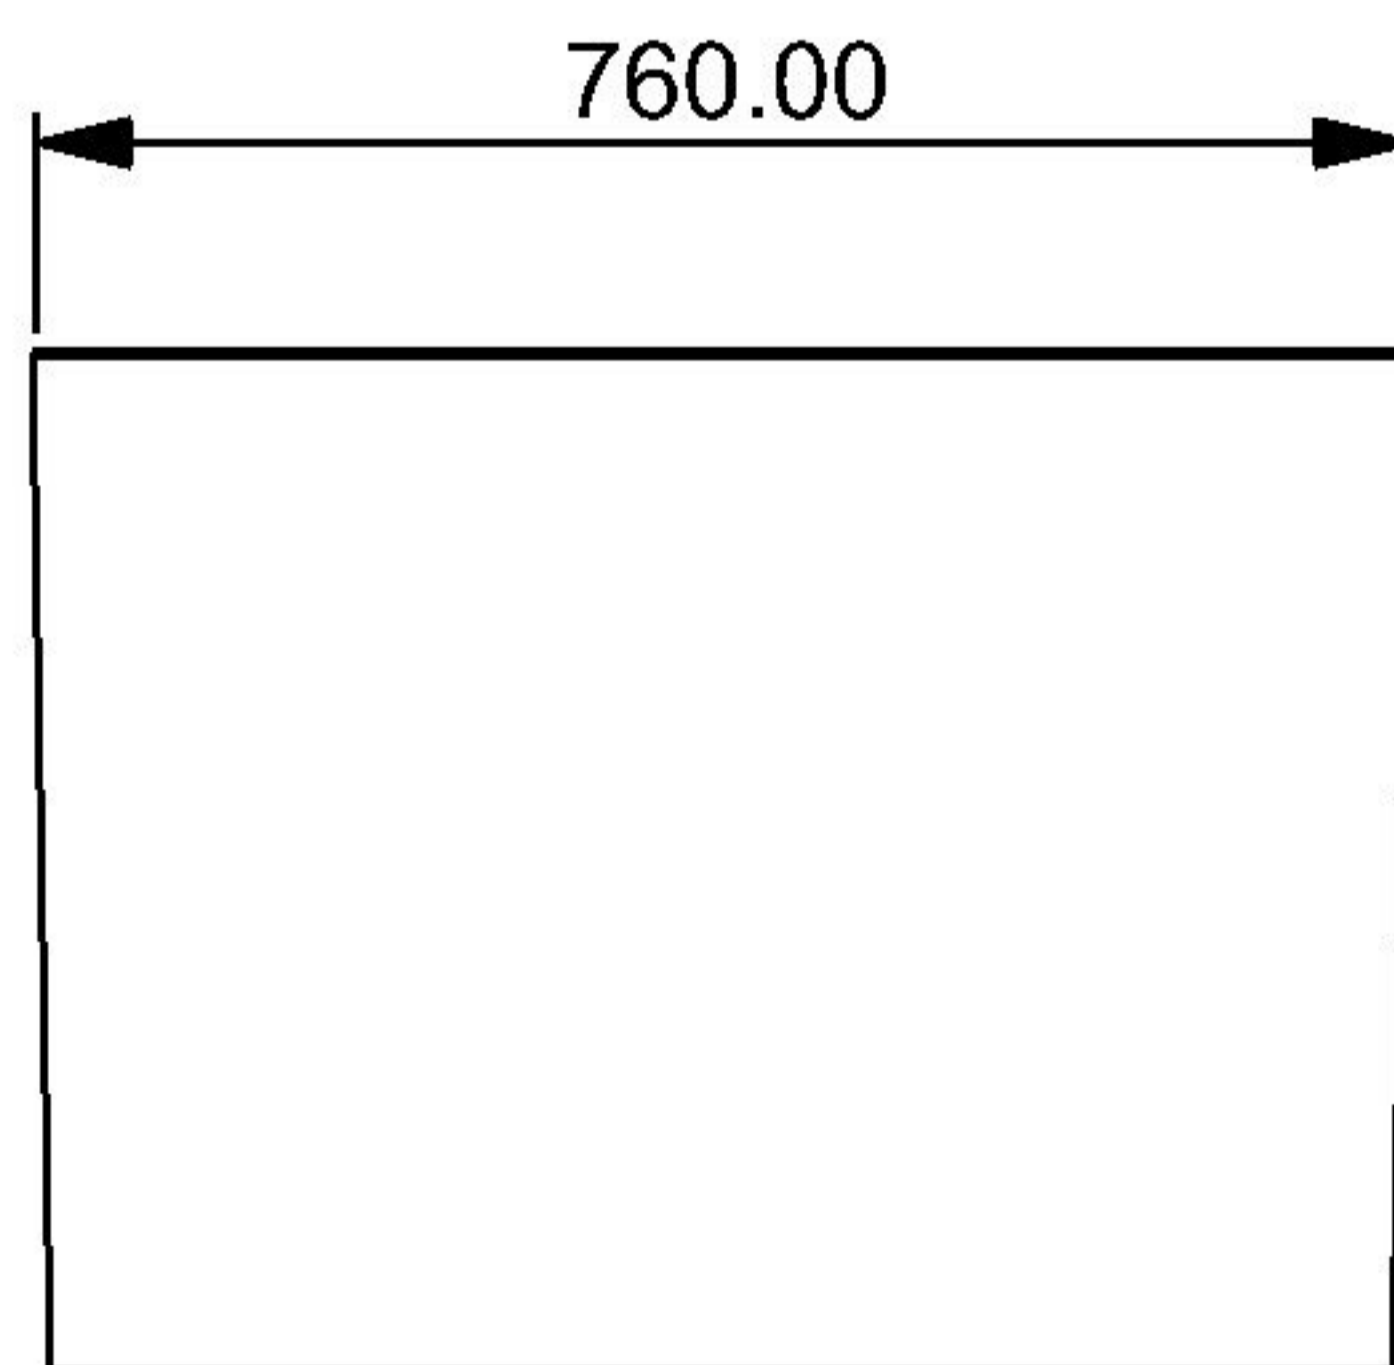

TOP

LEFT - SECTION

FRONT

GSG
CERAMIC DESIGN

Vasca a parete o centro stanza
in acrilico con troppopieno
Buthtub free standing or back to wall
in acrylic with overflow

Designation
Vasca a parete o centro stanza
in acrilico con troppopieno
Buthtub free standing or back to wall
in acrylic with overflow

Scale
1:10

cod. VATI

GSG
CERAMIC DESIGN

This drawing including the respective data may neither be duplicated nor modified nor altered without the consent of GSG Ceramic Design. The use of the data/technical drawings take place at users own risk and under exclusion of any liability of GSG Ceramic Design. The dimensions are not binding; products are subject to changes. Measurement shown may be subjected to small variations or are indicative.